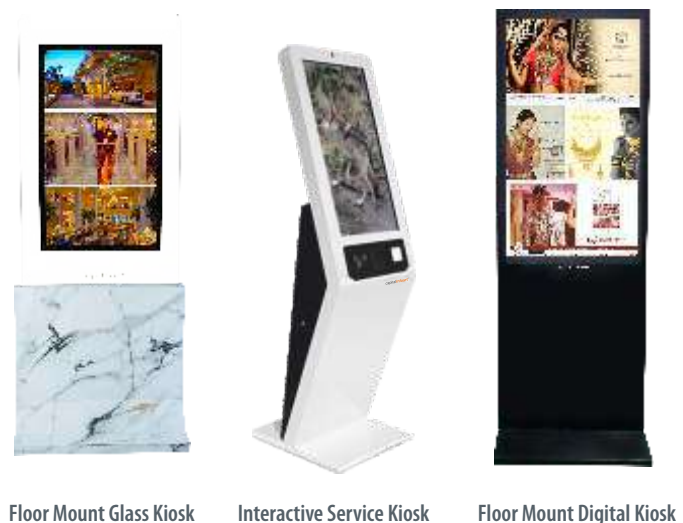

ULTRA SLIM A-TYPE DIGITAL STANDEE Specification

Software specifications

Operating system	Android 11.0 & above (Open Android) | Windows & Linux (Optional)
Audio	Mp3, WMA, WAV, APE, FLAC, AAC, OGG, M4A, 3GPP and other formats
Video	Support AVI, rm, rmvb, MKV, WMV, MOV, MP4, DAT, PMP, MPEG, MPG, FLV, ASF, TS, TP, 3GP, MPG and other formats
Image	Support various image formats such as JPG, BMP, PNG
System comes with application software	APK Installer, Email, Calculator, Browser, Recorder, Calendar, Settings, Clock, Video Player, Search, Contacts, Gallery, Download, Camera, Music, Explorer, etc.
Language	English / Hindi / Bengali (Support Multi-Language)
Input method	Standard Android Keyboard with optional third-party input method
System Management	Original ecological Android system, open root permissions, and can customize product development Real-time remote monitoring, system crash self-recovery, unattended 7 x 24 hours Support OTA remote upgrade; support U disk upgrade Support server / stand-alone mode switching Support WI-Fi hotspot
System watchdog	Support software watchdog

Available sizes 32 | 43 inch

Other Floor Mount Standee

Floor Mount Glass Kiosk

Interactive Service Kiosk

Floor Mount Digital Kiosk

We are also available @

**Delhi | Varanasi | Maldah | Siliguri
Bankura | Bhubaneshwar**

Follow us on
@PremiumGlassignage

For further correspondence # +91 97761 98155 +91 94330 01288 | mail@capitalinfoart.com
Kolkata Corporate Office : 11/B, & 10, Chowringhee Terrace, Gokhale Road, Kolkata - 700 020 | INDIA
Experience Centre : **Crystal Studio**, 29/1A, Ramkrishna Samadi Road, Phoolbagan, Kolkata - 700 054
Central Workshop : 51A, Rashbehari Avenue, Kokata - 700 026 | INDIA
Odisha Office & Exp. Centre : **Grand Bazaar**, Cuttack - Bhubaneswar Rd, Phulnakhara, Odisha 754001, # 91433 10059
Maldah Experience Centre : **Kixi Media**, Jyoti Complex, Rabindra Avenue, Malda 732101, WB, # 94341 54440
Bankura Experience Centre : **Galaxy**, Rampur Chhotokalitala, Bankura 722101, WB, # 77970 14041