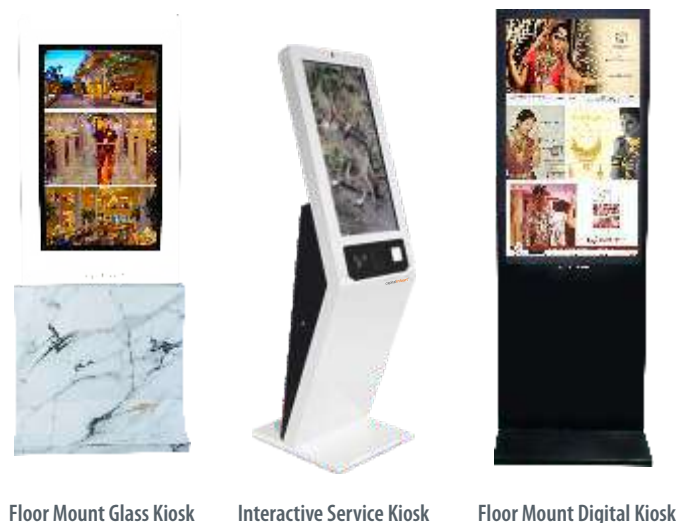

Hardware Specifications

CPU & Chipset	RK 1.8 Ghz & above 64 bit high performance CPU
GPU	Mail-G55/T864/T764 (Optional) high performance GPU
Memory	Default 2 GB 4 GB (Optional)
Built-in storage capacity	Default 32 GB 64 GB (Optional)
Network	Adaptive 10/100 mbps 100/1000 mbps Ethernet
Wifi	Support 2.4G / 5G, Wi-Fi, support Wi-Fi 802.11b/g/n protocols
Image rotation	Support manual rotation of 0 degree, 90 degree, 180 degree, 270 degree
Display	TFT LCD Professional Signage Panel (Industrial Grade) 16.7M colours 8-bit colour depth 178 degree viewing angle 24 x 7 operation support Ultra slim metal body
HDMI	HDMI (Out) / HDMI (In) optional
Audio	10W x 2 speaker
Power amplifier	2 outputs (8 ohms, 10 watts dual audio amplifier output)
Microphone	Differential MIC input
Touch screen (Optional)	Support USB multi-point infrared touch, multi-point capacitive touch, multi-point nano film touch, multi-point acoustic wave touch, multi-point optical touch and more.
RCT	Built-in real-time clock function
USB	2 x USB (USB 3.0)
Infrared	Support infrared remote control function
LED	1* power status LED (green), 1* system LED (green / blue blinking in default)
Bluetooth	Support 4.2 bluetooth
I/O	Support 5 IO input and output control, can be used as key scanning control
Serial port	30 pin FPC interface, Largest support 1300 w Camera
Power Adapter	Input : AC 100-240 V 50-60 HZ, Output : DC 12 V 1.5 A (Requires surge voltage less than 18 V and ripple voltage less than 100 mV)
Optional hardware	Camera, Sensor, QR Scanner, Printer etc.

Available sizes 32 | 43 inch

Other Floor Mount Standee

Floor Mount Glass Kiosk

Interactive Service Kiosk

Floor Mount Digital Kiosk

We are also available @

Delhi | Varanasi | Maldah | Siliguri
Bankura | Bhubaneshwar