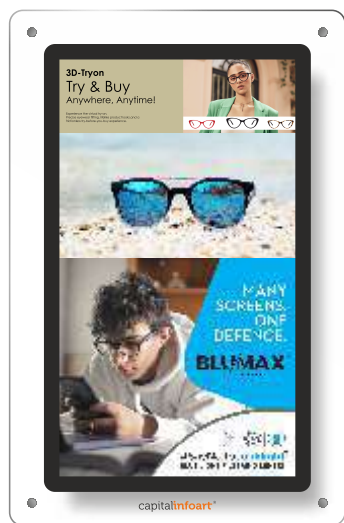

Premium Glass Signage DISPLAY SOLUTIONS

Glass Digital Photo Frame (Indoor)
Model No: CIA-550T-NT-GPM
Available Screen Size (Inches) :
21.5 | 24 | 32 | 43 | 55