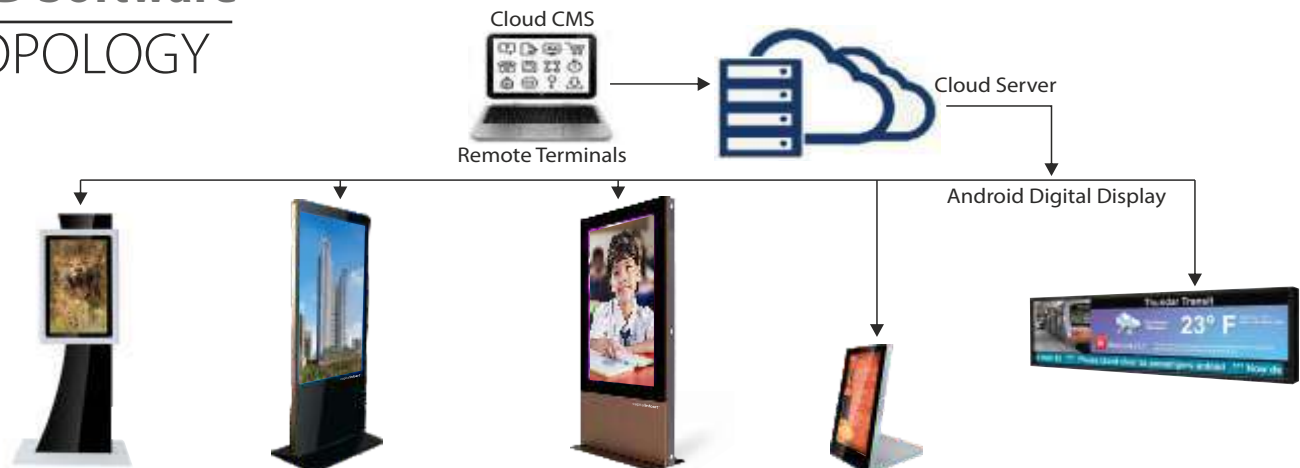

LCD Software TOPOLOGY