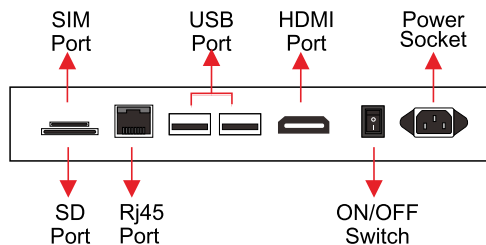

Available Screen Size (Inches) : 28.6 | 37

Application Sectors : Transport Terminals | Exhibition Centre
Museums | Gallery | Government & Corporate House
Parking Area | Sports Complex | Subway