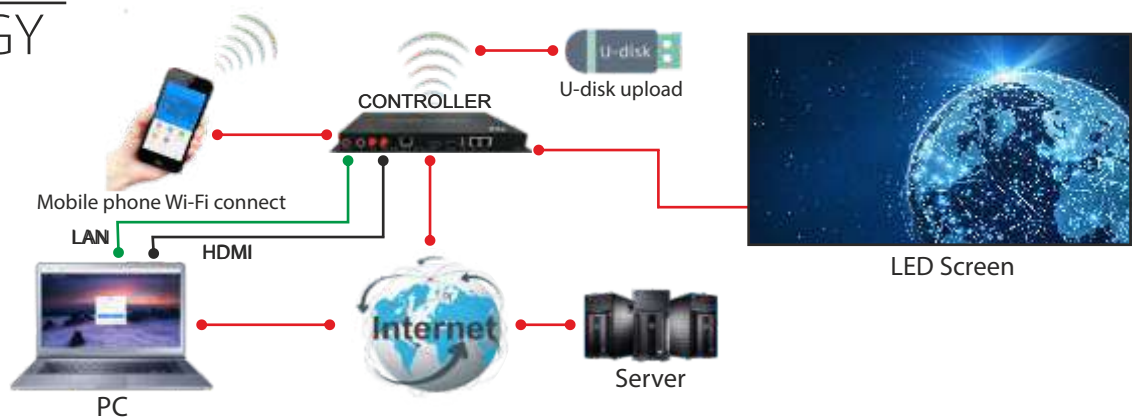

LED Software TOPOLOGY