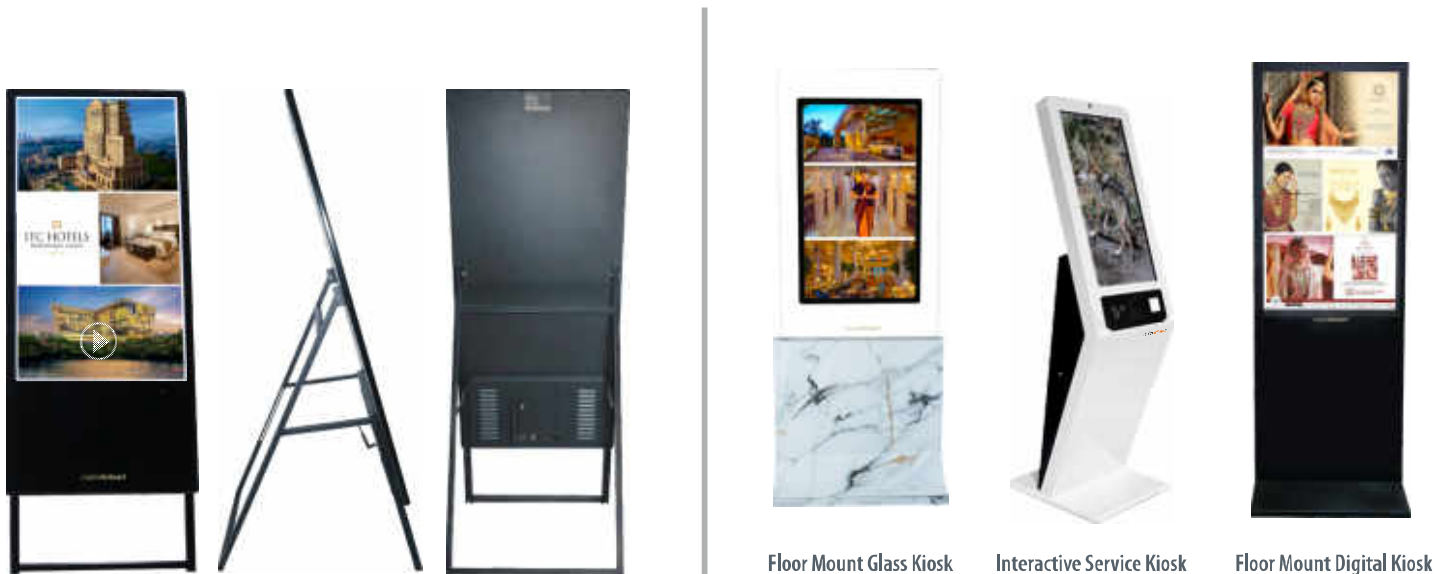

ULTRA SLIM A-TYPE DIGITAL STANDEE

Hardware Specifications

CPU	RK 1.8 Ghz & above 64 bit high performance CPU
GPU	Mail-G55/T864/T764 (Optional) high performance GPU
Memory	Default 2 GB 4 GB (Optional)
Build-in storage capacity	Default 16 GB 32 GB
Network	Adaptive 10/100 mbps 100/1000 mbps Ethernet
Wifi	Support 2.4G / 5G Wi-Fi, support Wi-Fi 802.11b/g/n protocols
Image rotation	Support manual rotation of 0 degree, 90 degree, 180 degree, 270 degree
Display	TFT LCD Professional Signage Panel (Industrial Grade) 16.7M colours 8-bit colour depth 178 degree viewing angle 24 x 7 operation support Ultra slim metal body
HDMI	HDMI (Out) / HDMI (In) optional
Audio	10W x 2 speaker
Power amplifier	2 outputs (8 ohms, 10 watts dual audio amplifier output)
Microphone	Differential MIC input
Touch screen (Optional)	Support USB multi-point infrared touch, multi-point capacitive touch, multi-point nano film touch, multi-point acoustic wave touch, multi-point optical touch and more.
RCT	Built-in real-time clock function
USB	2 x USB (USB 3.0)
Infrared	Support infrared remote control function
LED	1* power status LED (green), 1* system LED (green / blue blinking in default)
Bluetooth	Support 4.2 bluetooth
I/O	Support 5 IO input and output control, can be used as key scanning control
Serial port	30 pin FPC interface, Largest support 1300 w Camera
Power Adapter	Input : AC 100-240 V 50-60 HZ, Output : DC 12 V 1.5 A (Requires surge voltage less than 18 V and ripple voltage less than 100 mV)

Available sizes 32 | 43 | 55 inch

Other Floor Mount Standee

Floor Mount Glass Kiosk

Interactive Service Kiosk

Floor Mount Digital Kiosk

We are also available @

**Delhi | Ghaziabad | Varanasi | Maldah
Siliguri | Bankura | Bhubaneshwar**