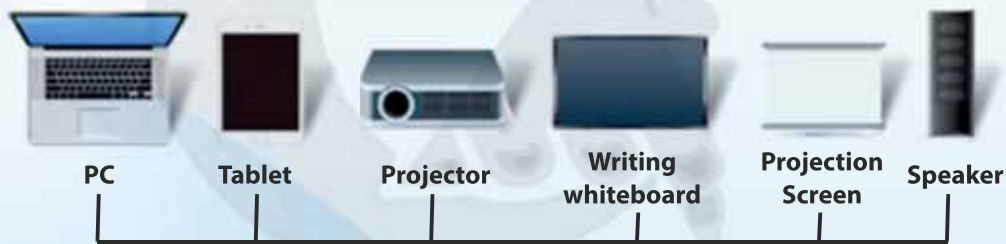

Interactive Android WHITEBOARD

**All in one: Computer, Whiteboard, Projector,
TV, Speaker, Screen, in one equipment.**

Intelligent
Whiteboard

Shared Screen
Solutions

Remote
Conference

Presentations

Features

Panel type : TFT LCD Panel

Resolution : 4096 x 4096 (4K)

View Angle : 178°

Interactive : 10 Point Infrared Touch

Contrast Ratio : 1200:1

Brightness : 500 cd/m²

Video Format : MPEG-1, MPEG-2, MPEG-4, H.264, H.265

Installation : Indoor, Wall-Mounted, Floor Mounted, Horizontal

Interactive Software included

Customizable Functions

Multi-Screen Interaction: Mobile phone to display content on screen
Video Conferencing

Available in Windows-Android versions

Available Screen Size (Inches) : 43 | 55 | 65 | 75 | 86

Application Sectors : **Educational Institutions | University | Conference Room
Corporate & Government Meeting Room | Exhibition Centre**