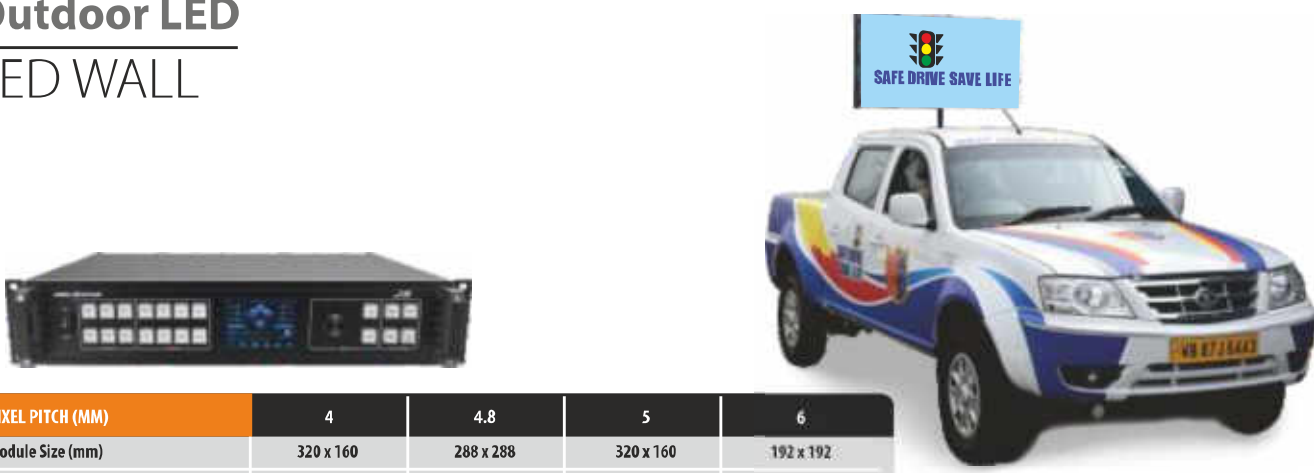

Outdoor LED LED WALL

PIXEL PITCH (MM)	4	4.8	5	6
Module Size (mm)	320 x 160	288 x 288	320 x 160	192 x 192
LED Lamp	SMD1921	SMD2121	SMD2121	SMD3535
Cabinets Size (mm)	640 x 640	576 x 576	640 x 640	576 x 576
Cabinets Resolution	160 x 160	120 x 120	128 x 128	96 x 96
Best Viewing Range (mtr)	>4	>4.5	>5	>6
Outdoor Protection	IP65	IP65	IP65	IP65

- Small and Light
- Good heat radiating
- Low power consumption
- Centralized Control Management
- Pixel
- Brightness
- IP 65
- USB
- LAN

Application Sectors : Vehicle LED | Corporate Lounge
Exhibition Centre | Museums | Gallery | Transport Terminals
Shopping Complex | Food Court | Government Departments
Educational Institutions | Hospitals