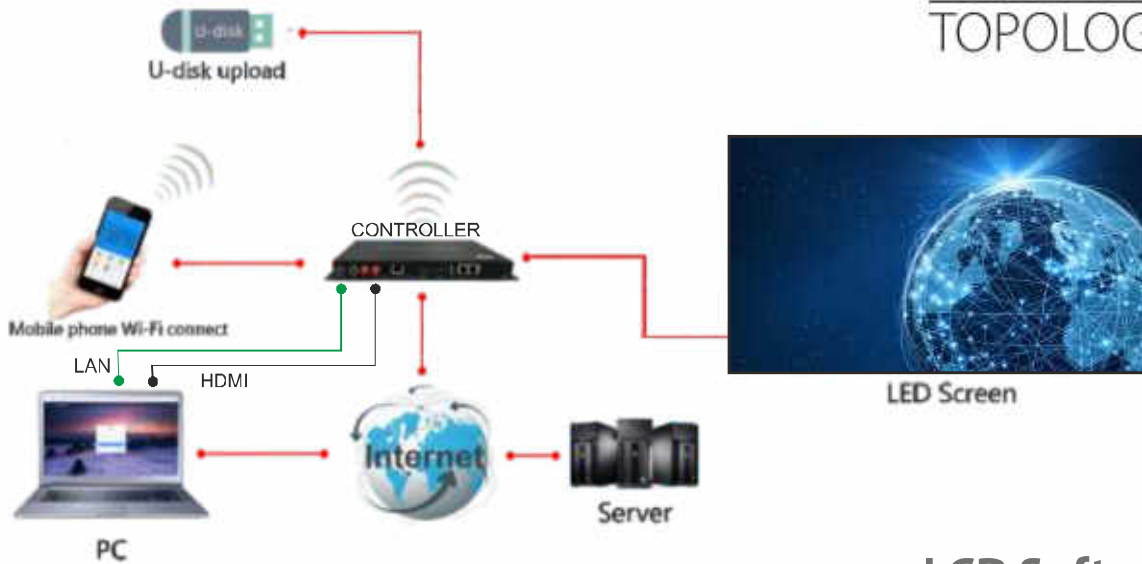

LED Software TOPOLOGY