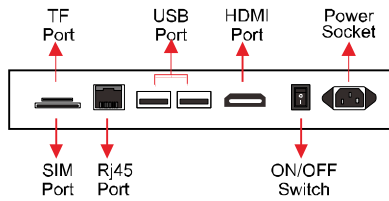

LCD Software TOPOLOGY

www.capitalinfoart.com | www.capitalsignage.com

Outdoor EV Charging KIOSK SOLUTIONS

HIGH BRIGHTNESS DOUBLE SIDE / SINGLE SIDE DISPLAY

Key Features :

- Plug and charge
- Card Swipe system
- UPI / QR Code / Debit-Credit Card payment
- Advertisement Display screen
- Single gun (7KW)
- Double gun (14KW)