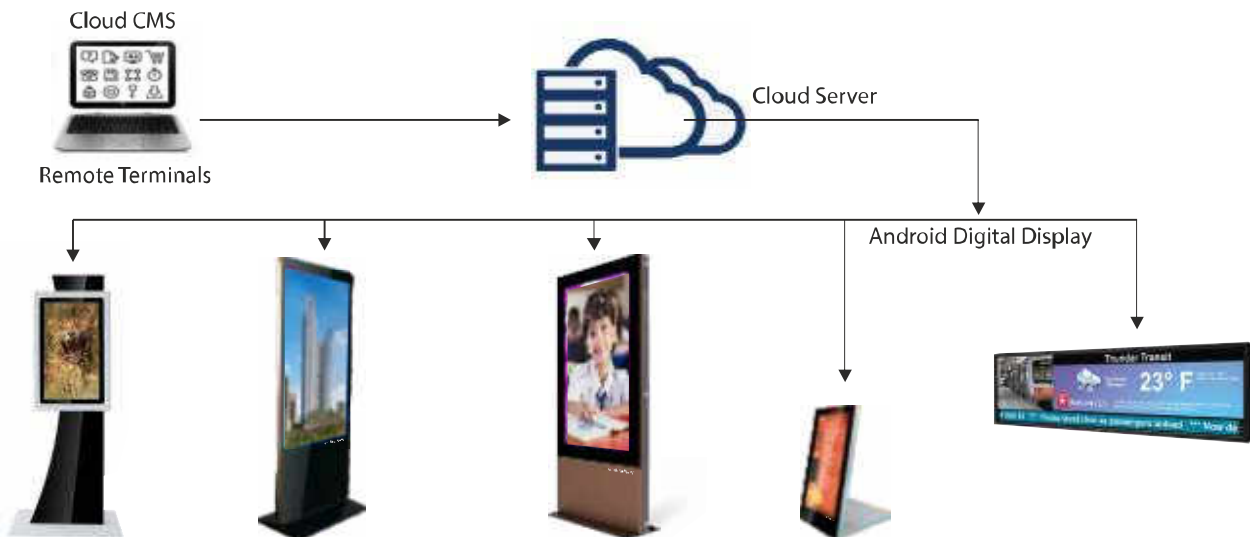

LCD Software TOPOLOGY

www.capitalinfoart.com | www.capitalsignage.com