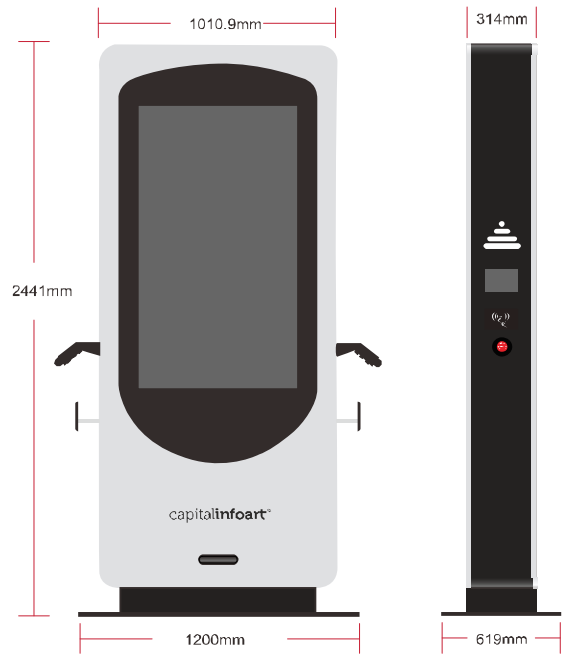

Model No: EVK-01-55-GMS