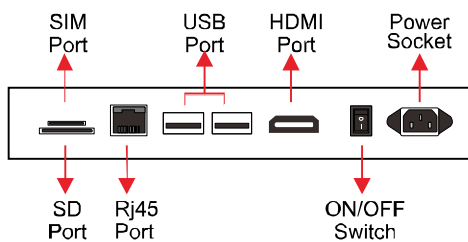

Available Screen Size (Inches) : 19 | 24 | 28 | 37

Application Sectors : Transport Terminals | Exhibition Centre
Museums | Gallery | Government & Corporate House
Parking Area | Sports Complex | Subway

Touch Monitor ANDROID DISPLAY

Featured with

- **Panel type :** Full HD Panel
- **Resolution :** 1920 x 1080 (FHD) | 3840 x 2160 (4K)
- **View Angle :** 178°
- **Interactive :** 10 Point Capacitive Touch
- **Contrast Ratio :** 1000:1 | 1200:1
- **Brightness :** 300 cd/m² | 400 cd/m²
- **Controller :** MSTV59 TV
- **I/O Ports :** USB, SD card Slot, HDMI IN
- **Audio :** Stereo Speaker, 3.5mm Audio out
- **Installation :** Indoor, Wall-Mounted, Desktop PC, Workstation, Server, Interactive System