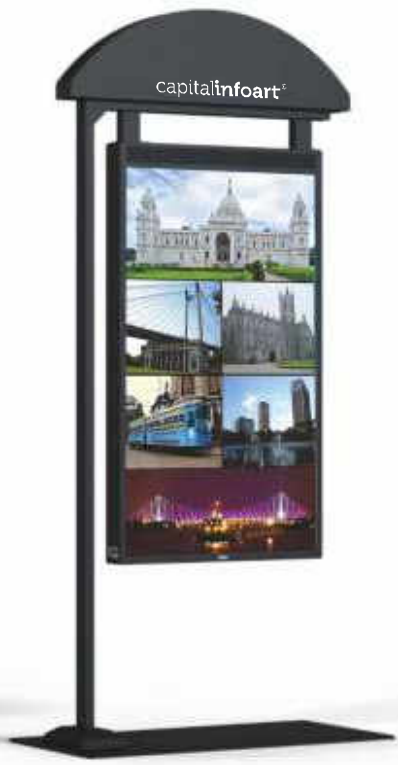

Hanging & Glass Mount DISPLAY SOLUTIONS

1. **Featured with**
2. **Panel type :** IPS
   - **Resolution :** 1920 x 1080 (FHD) | 3840 x 2160 (4K)
   - **View Angle :** 178°
   - **Interactive :** Touch / Non Touch (Optional)
   - **Contrast Ratio :** 1000:1 | 5000:1
   - **Brightness :** 350 cd/m² | 500 cd/m²
   - **Video Format :** WMV, AVI, FLV, MPEG, Mp4, H.264
   - **OS System :** Android
   - **Memory :** 2 GB | 4 GB
   - **Capacity :** 16 GB | 64 GB
   - **Connectivity :** WiFi, LAN, Bluetooth, 4G
   - **I/O Ports :** USB, HDMI, LAN
   - **Audio :** Stereo Speakers
   - **Installation :** Indoor & Semi Outdoor
   - **Software :** Cloud management (WAN Version), Standalone (LAN Version), Multi-Split Screen Display