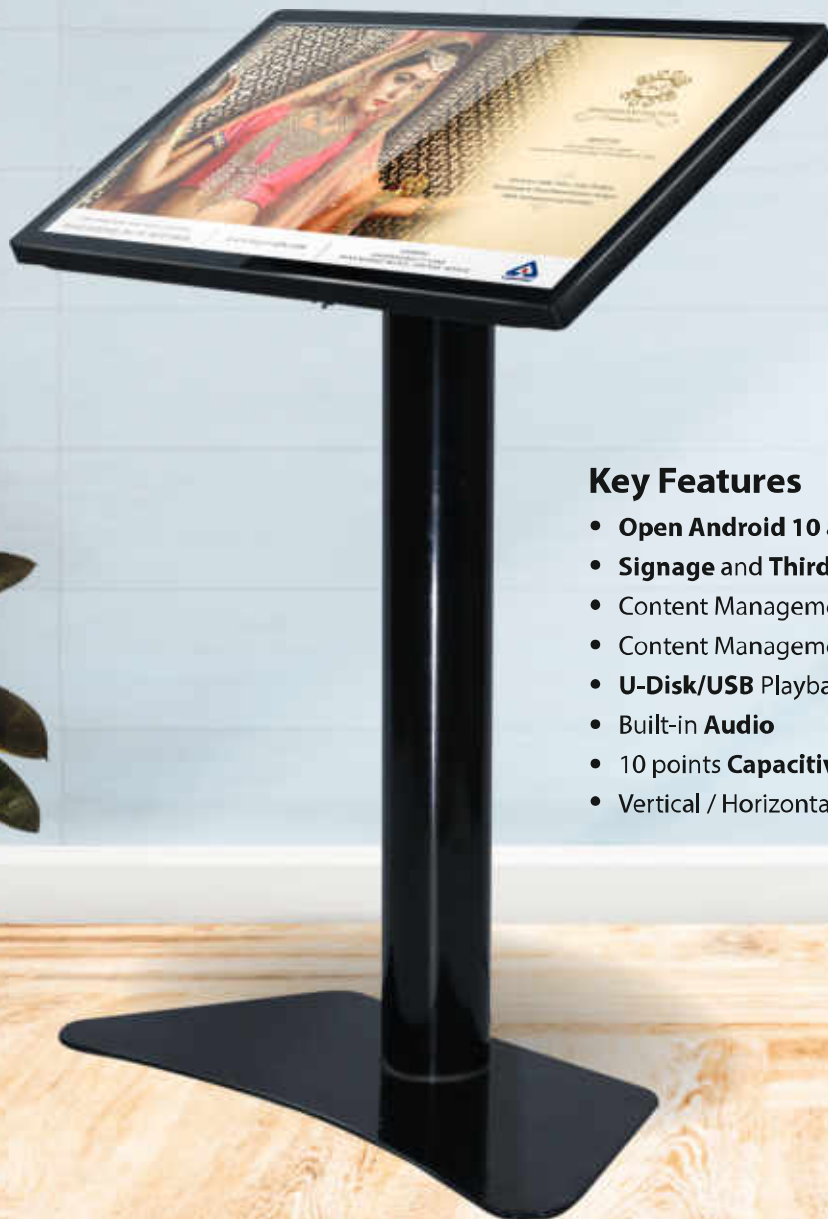

FLOOR MOUNT INTERACTIVE SERVICE KIOSK

With a wide range of Interactive & Non-Interactive Kiosk Solutions developed and fabricated by the expert designers of **Capital Infoart** in Mixed Medium are fully handcrafted for ethnic look and feel. This signage is powered by a Capacitive Touch Panel with an extraordinary touch feel for smoothest interaction.

Key Features

- **Open Android 10** and above
- **Signage** and **Third Party** Applications
- Content Management System by **LAN**
- Content Management System by **Cloud**
- **U-Disk/USB** Playback System
- Built-in **Audio**
- 10 points **Capacitive Touch**
- Vertical / Horizontal **split screen** available

27 | 32 | 43

FLOOR MOUNT INTERACTIVE SERVICE KIOSK

Display Panel Specifications

| Variable | 27" [L14-PSM] | 32" [L14-PSM] | 43" [L14-PSM] |
|----------------------------|-----------------------------------|-----------------------------------|-----------------------------------|
| Panel Size | 27 inch | 32 inch | 43 inch |
| Panel Type | IPS | IPS | IPS |
| Resolution | 1080 x 1920 | 1080 x 1920 | 1080 x 1920 / 2160 x 3840 |
| Contrast Ratio | 1200 : 1 | 1200 : 1 | 1200 : 1 |
| Viewing Angle | 178° | 178° | 178° |
| Luminance | 300 nits | 400 nits | 450 nits |
| Aspect Ratio | 16 : 9 9 : 16 | 16 : 9 9 : 16 | 16 : 9 9 : 16 |
| Display colors | 16.7 M (8 bits - true) colors | 16.7 M (8 bits - true) colors | 16.7 M (8 bits - true) colors |
| Display mode | Transmission mode, Normally Black | Transmission mode, Normally Black | Transmission mode, Normally Black |
| Active area (W x H) | 336.1 x 597.6 | 392.8 x 698.4 | 529.25 x 940.89 |
| Operating Temperature | 0°C - +50°C | 0°C - +50°C | 0°C - +50°C |
| Storage Temperature | -20°C - +60°C | -20°C - +60°C | -20°C - +60°C |
| Operating Ambient Humidity | 10%RH - 80%RH | 10%RH - 80%RH | 10%RH - 80%RH |
| Storage Humidity | 10%RH - 80%RH | 10%RH - 80%RH | 10%RH - 80%RH |