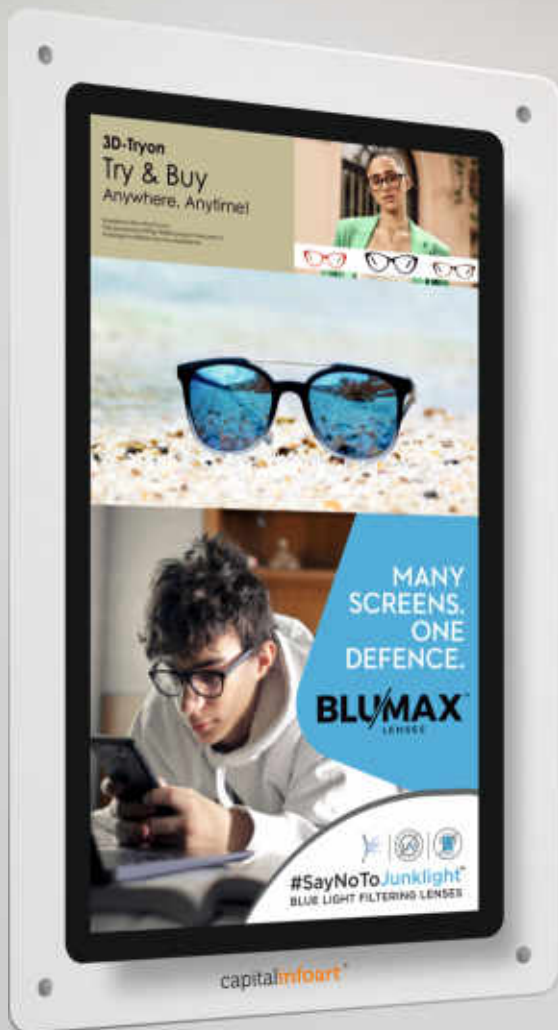

PREMIUM GLASS SIGNAGE

capitalinfoart®

With a wide range of Interactive & Non-Interactive Kiosk Solutions developed and fabricated by the expert designers of **Capital Infoart** in Mixed Medium are fully handcrafted for ethnic look and feel. Only 4 Stud nuts are good enough to mount the glass frame on the wall to give an extraordinary look to this piece of art.

Key Features

- **Open Android 10** and above
- **Signage** and **Third Party** Applications
- Content Management System by **LAN**
- Content Management System by **Cloud**
- **U-Disk/USB** Playback System
- Built-in **Audio**
- Slimmest thickness with just **12 mm**
- Vertical / Horizontal **split screen** available