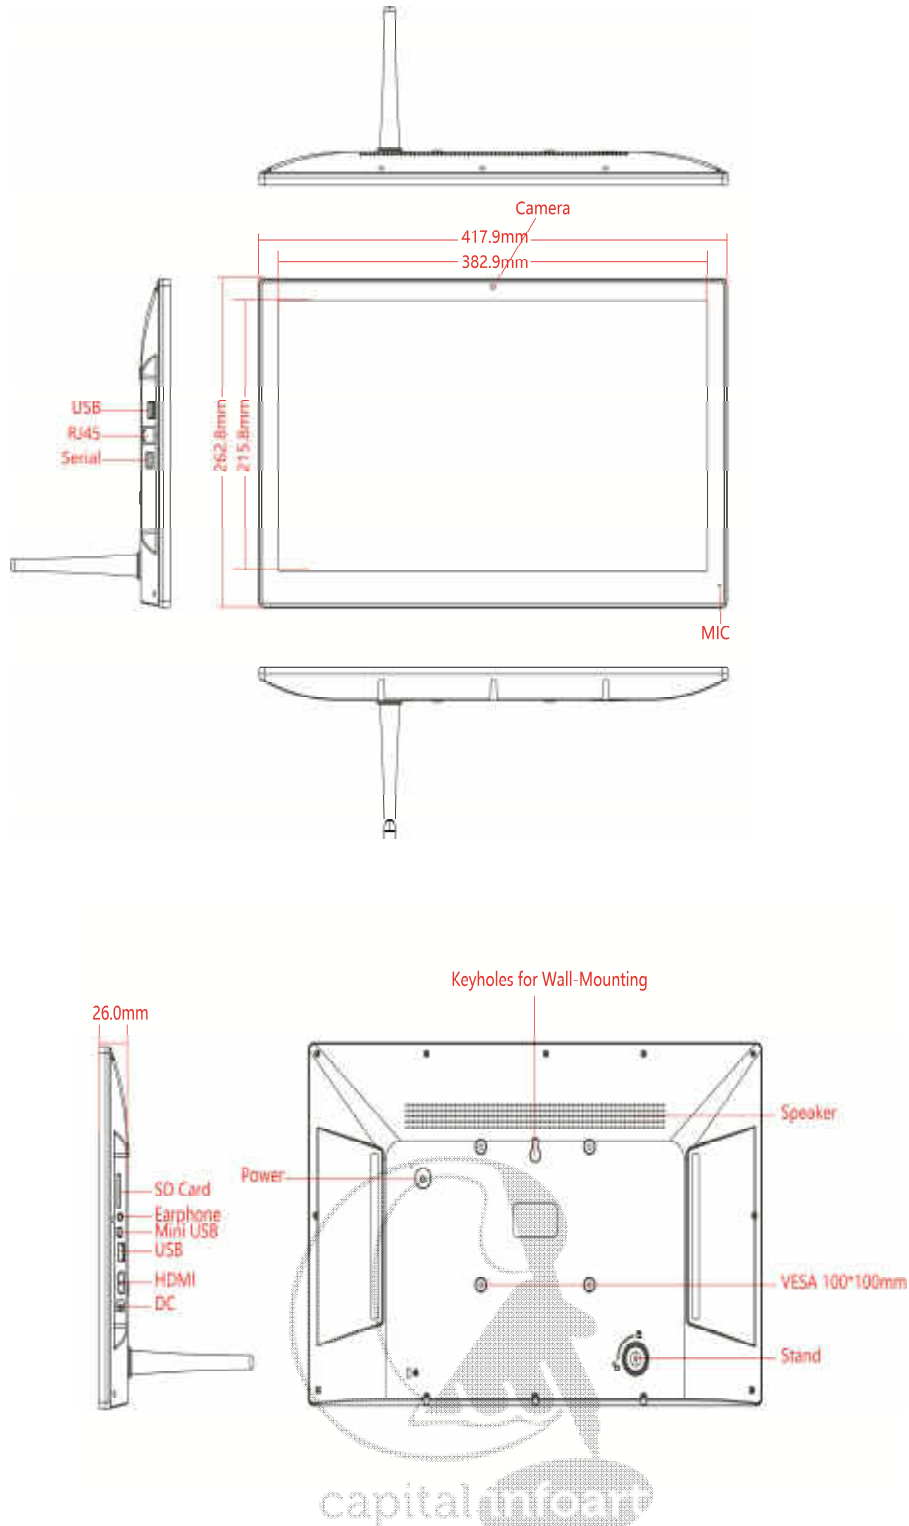

LINE DIAGRAM

For more details please visit us at www.capitalsignage.com | or Call us at +91-90077 73730 | +91-97761 98155 |
Corporate Office : 10 & 11/B Chowringhee Terrace, (Gokhale Road), Kolkata – 700020
Software Division: Room 606, Martin Burn Building, Sector –V, Saltlake, Kolkata - 700091
Factory Division: G1-10/ New, Beledanga Road, Mahestala, Kolkata - 700141