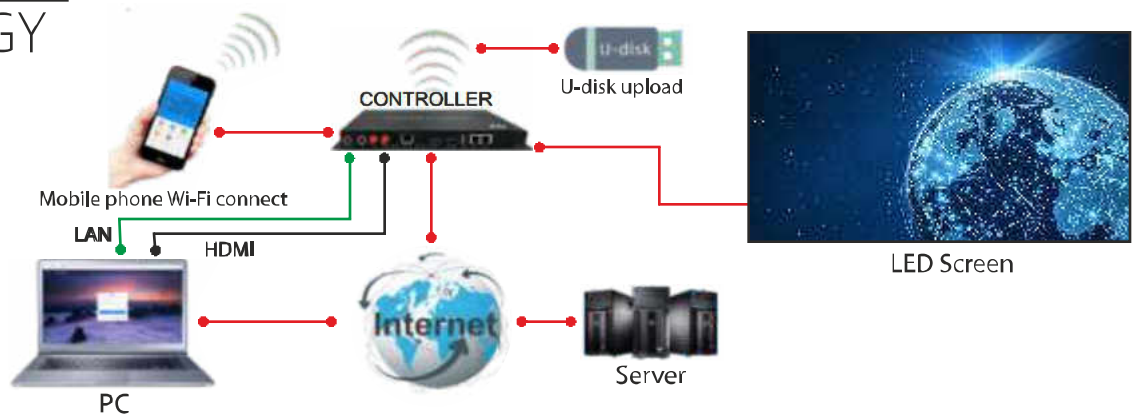

LED Software TOPOLOGY