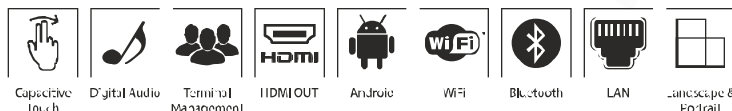

Featured with

- **Panel type :** IPS
- **Resolution :** 1920 x 1080 (FHD) | 3840 x 2160 (4K)
- **View Angle :** 178°
- **Interactive :** Non Touch | Capacitive Touch (Optional)
- **Contrast Ratio :** 1000:1 | 5000:1
- **Brightness :** 400 cd/m² | 450 cd/m²
- **Video Format :** WMV, AVI, FLV, MPEG, Mp4, H.264
- **OS System :** Android 11.0 and above
- **Memory :** 2 GB | 4 GB (Optional)
- **Capacity :** 32 GB | 64 GB (Optional)
- **Connectivity :** WiFi, LAN, Bluetooth, 4G
- **I/O Ports :** USB, SD card Slot, **HDMI OUT**, **HDMI IN** (Optional)
- **Audio :** 2 x 3 W Stereo Speakers
- **Installation :** Indoor, Wall-Mounted, Horizontal & Vertical
- **Software :** Cloud management (WAN Version), Standalone (LAN Version), USB Solution, Multi-Split Screen Display

Customizable Functions

Gravity Sensor, GPS, Camera, Motion Sensor, RFID, QR Scanner

Available Screen Size (Inches) : 21.5 | 24 | 27 | 32 | 43 | 55 | 65

Application Sectors : Retail | Healthcare | Hotels & Restaurants
Commercial Institutions | Government & Corporate Houses
Shopping Malls | Reception Area