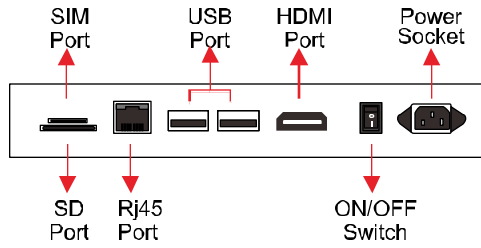

Available Screen Size (Inches) : 28.6 | 37

Application Sectors : Transport Terminals | Exhibition Centre
Museums | Gallery | Government & Corporate House
Parking Area | Sports Complex | Subway