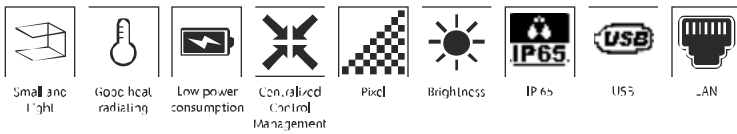

Outdoor LED LED WALL

PIXEL PITCH (MM) OUTDOOR	2.5	3	4	6
Module Size (mm)	320 x 160	320 x 160	320 x 160	192 x 192
LED Brightness (nits)	2500 - 3000	2500 - 3500	3500 - 4500	4500 - 5500
Cabinets Size (mm)	640 x 640	576 x 576	640 x 640	576 x 576
Refresh Rate (Hz)	3840	3840	1920 / 3840	1920 / 3840
Best Viewing Range (mtr)	>2	>2.5	>3.5	>6
Outdoor Protection	IP65	IP65	IP65	IP65