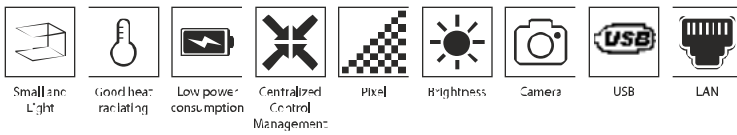

Indoor LED LED WALL

PIXEL PITCH (MM) INDOOR	1.5	2	2.5	3
Module Size (mm)	320 x 160	320 x 160	320 x 160	320 x 160
LED Brightness (nits)	800 - 1000	1000 - 1200	1000 - 1500	700 - 900
Cabinets Size (mm)	640 x 480	640 x 640	640 x 640	640 x 640
Refresh Rate (Hz)	3840	3840	1920 / 3840	1920 / 3840
Best Viewing Range (mtr)	>1	>2	>2.5	>3
Average Power Consumption	<360 w/m²	<550 w/m²	<550 w/m²	<450 w/m²