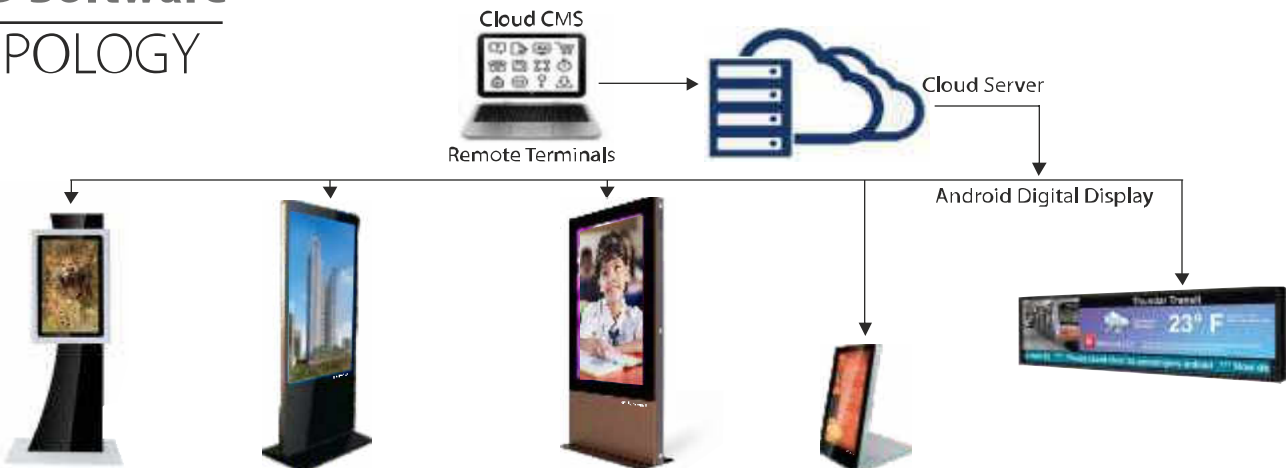

LCD Software TOPOLOGY