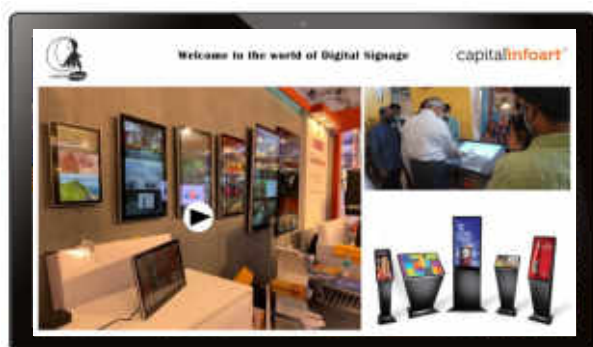

18.5" ANDROID DIGITAL SIGNAGE with CLOUD CMS

System	CPU	RK3288 Quad Core	CI-1852T
	RAM	2GB	
	Internal memory	16GB	
	Operation system	Android 8.1	
	Touch screen	10-Point Capacitive Touch	
Display	Panel	18.5" LED Powered LCD Panel	
	Resolution	1366*768	
	Viewing Angle	85/85/85/85 (L/R/U/D)	
	Contrast Ratio	800:1	
	Luminance	250 cdm²	
	Aspect Ratio	16:9	
Network	WiFi	802.11b/g/n	
	Ethernet	RJ45 (10M/100 Mbps)	
	Bluetooth	Bluetooth 4.0	
Interface	Card Slot	SD Card, Support up to 32GB	
	USB	1 x Mini USB OTG, USB host 2.0 x 3	
	Power Jack	DC Power Input	
	HDMI	HDMI Output	
	Serial Port	4P-2.0mm	
	Earphone	3.5mm	
Media	Video Format	MPEG-1,MPEG-2,MPEG-4,H.265,H.264,VC-1,VP8	
	Audio Format	MP3/WMA/AAC etc.	
	Photo	JPEG, JPG, PNG, GIF, etc	
Other	Speaker	2x3 W	
	Camera	2.0 M/P, Front Camera	
	VESA Mount	75mm x 75mm	
	Microphone	Yes	
	Language	Multi-language	
	Working Temp	0-40degree	
Accessories	Adapter	Adapter,12V/3A	
	User manual	Yes	
	Stand	Yes (Table Top)	
Dimension	Product Size	468mm x 288mm x 38mm (L x W x H)	
	Net Weight	2.7 kg	

For more details please visit us at www.capitalsignage.com | or Call us at +91-90077 73730 | +91-97761 98155 |
Corporate Office : 10 & 11/B Chowringhee Terrace, (Gokhale Road), Kolkata – 700020
Software Division: Room 606, Martin Burn Building, Sector –V, Saltlake, Kolkata - 700091
Factory Division: G1-10/ New, Beledanga Road, Mahestala, Kolkata - 700141