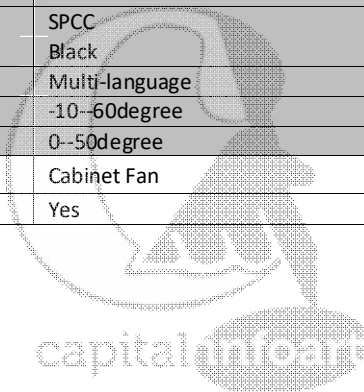

43 Inch Semi Outdoor Glass Signage with Cloud CMS

System	CPU	RK3288 Quad Core / RK3399 Dual-Core +Quad-Core	CIU-0432N
	RAM	2GB	
	Internal memory	8 GB /16GB	
	Operation system	Android 7.1/10.0	
Display	Panel	43" Direct LED Panel	
	Resolution	1920*1080	
	Viewing Angle	89/89/89/89(L/R/U/D)	
	Contrast Ratio	5000:1	
	Luminance	5000 cdm ²	
	Aspect Ratio	16:9	
Network	WiFi	802.11b/g/n	
	Ethernet	10 /100 Mbps	
	Bluetooth	Bluetooth 4.0	
Interface	L/R Audio Output	1 RCA X2	
	USB	USB host 2.0 x 2	
	Input Voltage	C 100~240v 50/60HZ	
	Standby Power	≤3W/≤180W	
	Earphone	3.5mm	
Media	Video Format	MPEG-1,MPEG-2,MPEG-4,H.265,H.264,VC-1,VP8, etc., support up to 2K	
	Audio Format	MP3/WMA/AAC etc.	
	Photo	JPEG, JPG, PNG, GIF, etc	
Other	Speaker	2×5W(8Ω) or 2×10W	
	Cabinet Material	SPCC	
	Exterior Color	Black	
	Language	Multi-language	
	Storage Temperature	-10~60degree	
	Working Temp	0~50degree	
Accessories	Cooling System	Cabinet Fan	
	User manual	Yes	