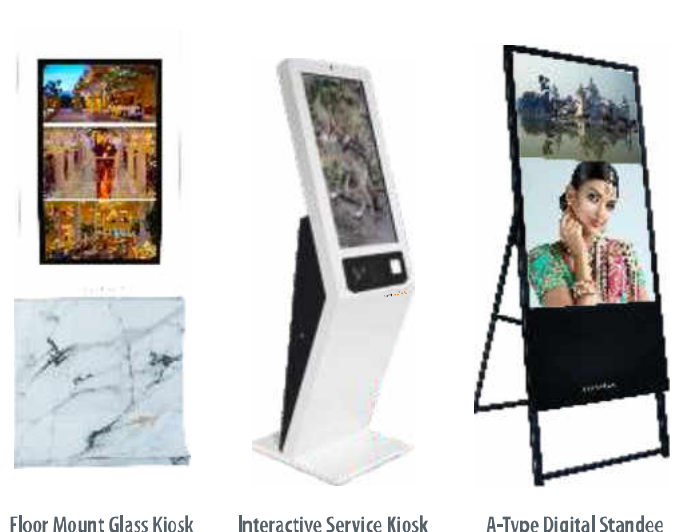

FLOOR MOUNT DIGITAL KIOSK Specification

Software specifications

Operating system	Android 11.0 & above
Audio	Mp3, WMA, WAV, APE, FLAC, AAC, OGG, M4A, 3GPP and other formats
Video	Support AVI, rm, rmvb, MKV, WMV, MOV, MP4, DAT, PMP, MPEG, MPG, FLV, ASF, TS, TP, 3GP, MPG and other formats
Image	Support various image formats such as JPG, BMP, PNG
System comes with application software	APK Installer, Email, Calculator, Browser, Recorder, Calendar, Settings, Clock, Video Player, Search, Contacts, Gallery, Download, Camera, Music, Explorer, etc.
Language	English / Hindi / Bengali (Support Multi-Language)
Input method	Standard Android Keyboard with optional third-party input method
System Management	Original ecological Android system, open root permissions, and can customize product development Real-time remote monitoring, system crash self-recovery, unattended 7 x 24 hours Support OTA remote upgrade; support U disk upgrade Support server / stand-alone mode switching Support Wi-Fi hotspot
System watchdog	Support software watchdog

Available sizes 32 | 43 | 55 | 65 inch

Other Indoor Floor Mount Standee

Floor Mount Glass Kiosk

Interactive Service Kiosk

A-Type Digital Standee

We are also available @

**Delhi | Varanasi | Maldah | Durgapur
Bankura | Bhubaneswar | Siliguri**

Follow us on
@PremiumGlassignage

For further correspondence # +91 97761 98155 +91 94330 01288 | mail@capitalinfoart.com
Kolkata Corporate Office : 11/B, & 10, Chowringhee Terrace, Gokhale Road, Kolkata - 700 020 | INDIA
Experience Centre : **Crystal Studio**, 29/1A, Ramkrishna Samadi Road, Phoolbagan, Kolkata - 700 054, # 82408 36857
Central Workshop : 51A, Rashbehari Avenue, Kolkata - 700 026 | INDIA
Bankura Experience Centre : **Galaxy**, Rampur Chhotokalitala, Bankura 722101, WB, # 77970 14041
Maldah Experience Centre : **Kixi Media**, Jyoti Complex, Rabindra Avenue, Malda 732101, WB, # 94341 54440
Durgapur Experience Centre : **EBN Edward Technology Pvt Ltd**, EBN Tower, 12C/24, Sepco Township, Durgapur 713205, WB, # 95936 00422
Odisha Office & Exp. Centre : **Capital Infoart**, SB-004, Grand Bazaar, Cuttack - Bhubaneswar Road, Phulnakhara, Odisha 754001, # 93337 94141
U.P Office : **Sarkar & Company**, N-11/60 B-24 Sree Krishna Nagar Colony, Mahamoorganj, Varanasi, U.P 221010, # 94152 27144
Delhi NCR Office : **Capital Infoart**, 207, 2nd Floor Cloud 09 Tower, Vaishali, Sector 01, Ghaziabad, U.P 201010, # 91610 06555